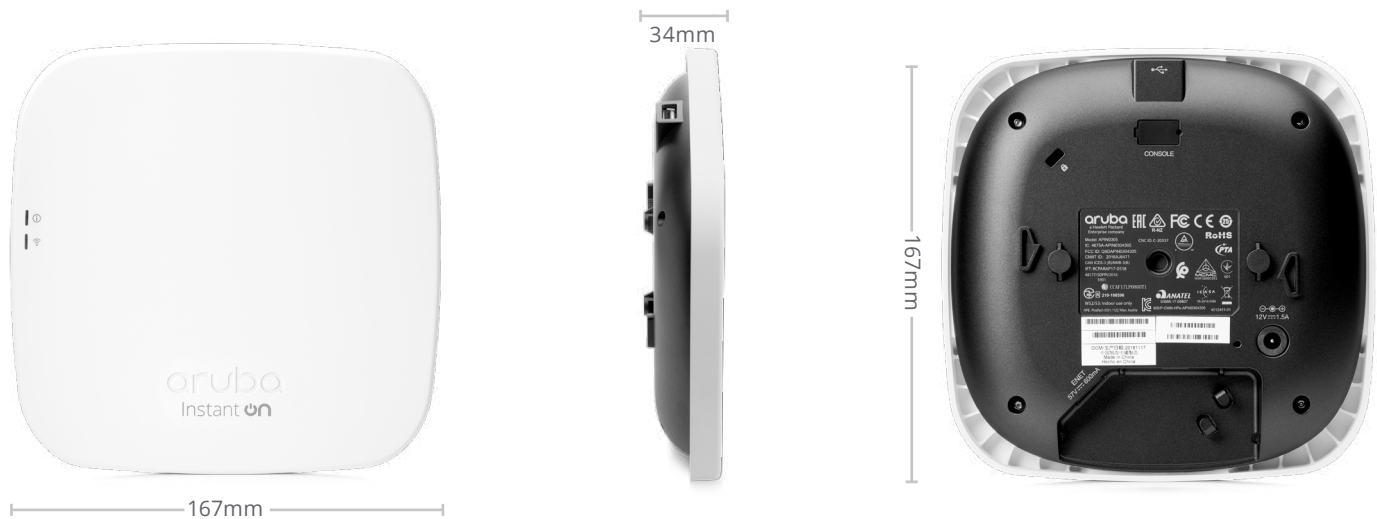

TECHNICAL SPECIFICATIONS

IN THE BOX

- Aruba Instant On AP12 Indoor Access Point
- Aruba Instant On AP12 Quick Start guide
- Ceiling rail mount clip
- Solid surface mount clip
- Ethernet Cable

RADIOS

- Dual Radio for simultaneous dual-band operation
- 5 GHz 802.11ac 3x3 MIMO for up to 1,300 Mbps wireless data rate, with Multi User MIMO support (Wi-Fi 5)
- 2.4 GHz 802.11n 2x2 MIMO for up to 300 Mbps wireless data rate (Wi-Fi 4)