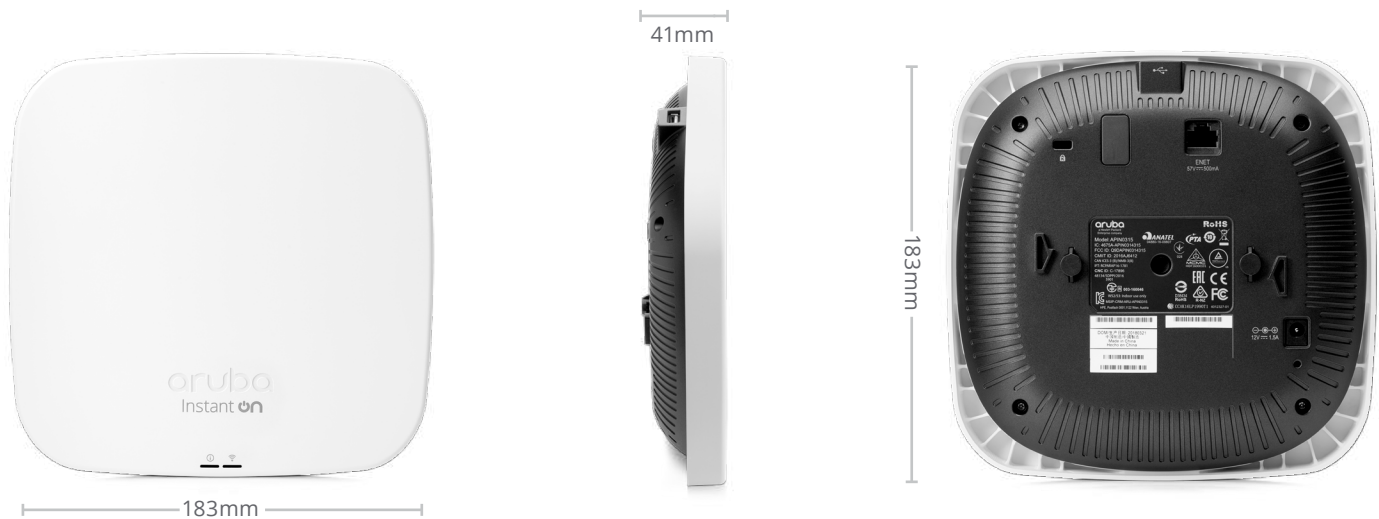

TECHNICAL SPECIFICATIONS

IN THE BOX

Aruba Instant On AP15 Indoor Access Point
Aruba Instant On AP15 Quick Start guide
Ceiling rail mount clip
Solid surface mount clip
Ethernet Cable

RADIOS

Dual Radio for simultaneous dual-band operation
5 GHz 802.11ac 4x4 MIMO for up to 1,733 Mbps wireless data rate, with Multi User MIMO support (Wi-Fi 5)
2.4 GHz 802.11n 2x2 MIMO for up to 300 Mbps wireless data rate (Wi-Fi 4)

INTERFACES

Uplink Gigabit Ethernet port, with PoE-in support (802.3af)
DC power connector (12V)
USB host interface (future use)
Bluetooth Low Energy (BLE) radio
LED status indicators (2)
Reset/LED control button
Kensington security slot

PHYSICAL SPECIFICATIONS

183mm x 183mm x 41mm, excluding mount accessories
Weight: 674g

POWER

Power over Ethernet (POE): 802.3af (class 3)
Max power consumption (worst-case): 14.4W (PoE), 12.7W (DC)
DC power (12V)
Note: Power sources are sold separately

ANTENNAS

Integrated downtilt omni-directional antennas with maximum individual antenna gain of 3.6dBi in 2.4GHz and 6.0dBi in 5GHz

MOUNTING

The access point ships with a (black) mount clip to attach to suspended ceiling rails, and a (white) mount clip to attach to solid surfaces (wall/ceiling)

COMPLIANCE AND SAFETY

UL2043 plenum rating

ENVIRONMENTAL & RELIABILITY

Operating Temperature: 0° C to +50° C (+32° F to +122° F)
MTBF: 916khrs (105yrs) at +25° C

INDUSTRY CERTIFICATIONS

UL 2043 plenum rating
EN 60601-1-1 and EN 60601-1-2 (for deployment in medical environments)
Wi-Fi Alliance certified (WFA) 802.11ac with Wave 2 (Wi-Fi 5), WPA2, WPA3

MANAGEMENT OPTIONS

Instant On mobile application (Android & iOS)
Cloud Portal: Portal.ArubaInstantOn.com

WARRANTY & SUPPORT

Aruba Instant On 1 Year warranty with 24X7 phone support for first 90 days and chat support for the entire warranty period. Community support as long as you own the products